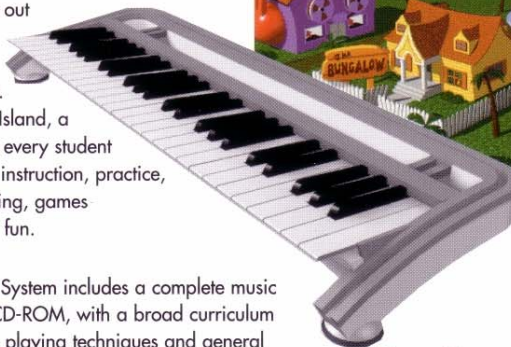

Piano Discovery

S Y S T E M

THE COMPUTER MUSIC TUTOR

The Next Generation Miracle™ Teaching System

The Piano Discovery System teams up with your computer and soundcard to take the hard part out of learning music and turn it into an interactive adventure.

First stop: Discovery Island, a musical world where every student can choose between instruction, practice, performance, recording, games or just plain jammin' fun.

The Piano Discovery System includes a complete music teaching course on CD-ROM, with a broad curriculum spanning both piano playing techniques and general music knowledge, including reading music notation. Learning with the Piano Discovery System will allow the student ample ability to perform on any keyboard type instrument, including acoustic piano, organ, synthesizers, etc.

Discovery Island

The Piano Discovery System user interface makes it fun and easy to get around. Students enter the whimsical buildings with a click of the mouse, and learn music through instruction, games, and fun activities.

Piano Discovery System (PDS-1)

- Easy to install and use.
- Works with your SoundBlaster™ or compatible soundcard.
- Comprehensive instruction in a wide range of basic music theory and piano techniques.
- The Jam Stage gets students quickly playing cool stuff!
- Friendly music tutors teach through live narration and text each step of the way.
- Play along with sheet music displayed on your computer screen.
- Lessons teach children the most popular music styles from Bach to Rock.
- Patented evaluation software tracks your child's progress.
- Play from real sheet music right from the beginning.
- Simple enough for beginners, with a breadth of lessons to cover fairly difficult tunes for advanced students.
- Exciting music games make learning fun and help get you to the next level!