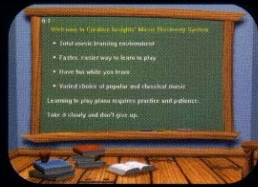

Discovery Schoolhouse

Two friendly tutors guide your child with text screens and live narration. Students learn music theory and piano techniques at their own level and pace. By the end of the first lesson, they won't just be playing, they'll be playing with the Discovery Island Orchestra!